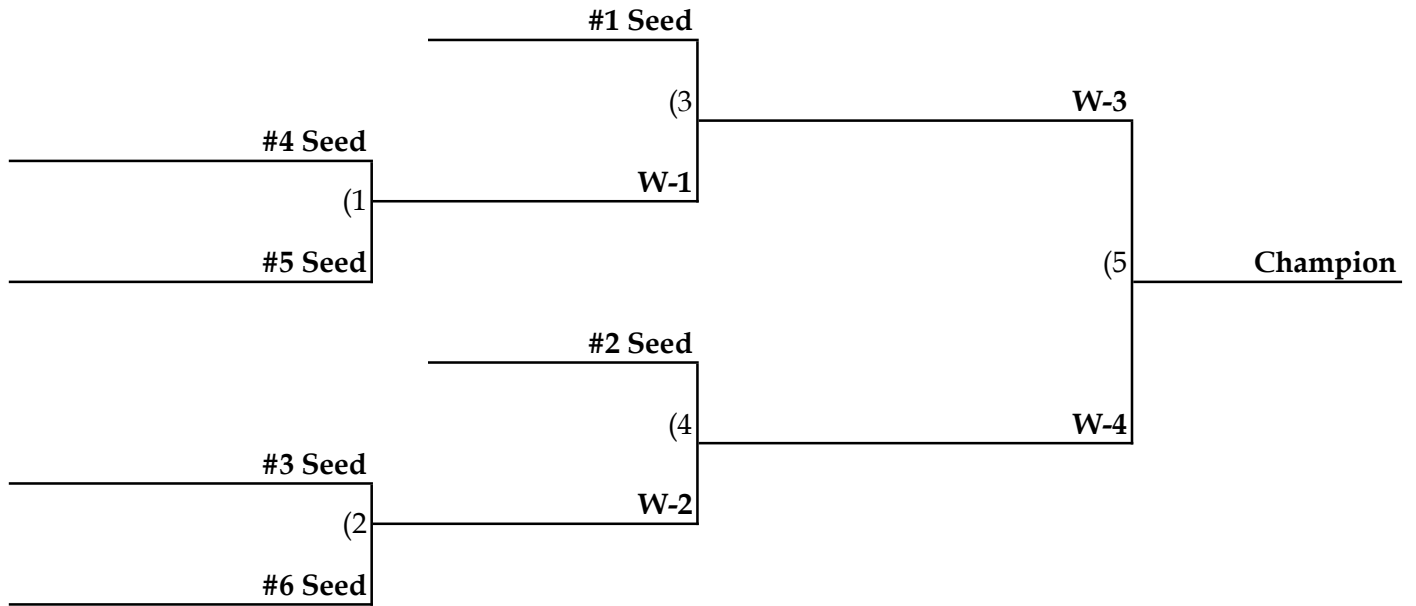

Catawba Cup Tournament on reverse

Catawba Cup Tournament

Hosted by : Maiden Recreation Department

Friday November 10th

Location : Maiden Recreation Park

6:30 #4 vs #5
7:30 #3 vs #6

Saturday November 11th

Location : Maiden Middle School

11:00 #1 vs winner (G1)
12:00 #2 vs winner (G2)

Championship

3:00 winner (G3) vs winner (G4)